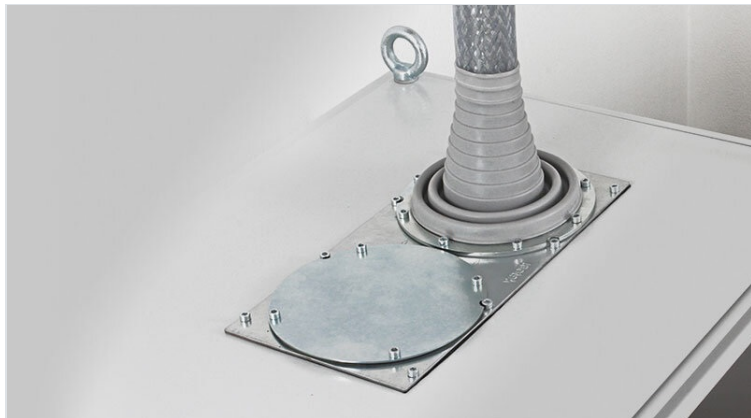

# KEL-ULTRA flexibele piramide kabeldoorvoertules

voor enkele kabels met diameters tot 115 mm / IP66 / UL Type 12

WE  
CONTROL  
COMPONENTS

[Bestel direct online @ CC Nederland »](#)

[Voor aanvragen uit België klik hier »](#)

The KEL-ULTRA flex is designed as a cable entry grommet for any large cable or conduit that is difficult to manage. The KEL-ULTRA flex comes in two sizes and is ideal for routing and sealing cables and conduits with a diameter from 25 to 115 mm. Due to the high flexibility of the elastomer pyramid, inserting large, thick cables with KEL-ULTRA flex is easier than using standard cable glands.

After inserting the cable or conduit, the KEL-ULTRA flex is quickly and easily mounted with the metal ring and screws. This ring enables a circular fixing and sealing of the grommet at the enclosure wall. The ring is supplied with each KEL-ULTRA flex.

## Voordelen

- Het is mogelijk om stugge kabels te monteren onder een hoek
- Beschermingsgraad IP66 (conform EN 60529)